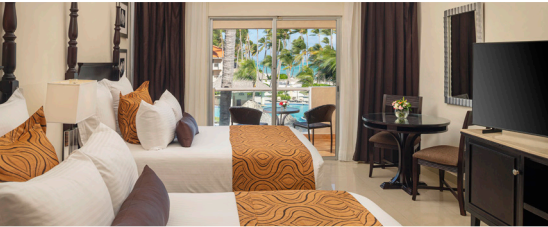

JEWEL PALM BEACH

ALL-INCLUSIVE BEACH RESORT

PUNTA CANA, DOMINICAN REPUBLIC

THE TROPICAL ESCAPE YOU'VE BEEN DREAMING OF

WHAT TO KNOW

- Family-Friendly
- Indoor Theater
- Four Pools + Kid's Pool
- Seven Restaurants
- Ten Bars & Lounges
- Private Balconies or Terraces
- 7,000+ Square Feet of Meeting Space
- Events & Wedding Planning Services

LOCATION

Surrounded by swaying palm trees and views of endless blue waters stretching to the horizon, Jewel Palm Beach is located on the east coast of the Dominican Republic. The resort is close to the Nautical Club in Cabeza de Toro for deep sea fishing and 20 minutes from the Punta Cana International Airport. Fabulous 18-hole and 27-hole golf courses are only 15 minutes away.

THE WOW FACTOR

- 500 rooms and suites with private balconies or terraces
- Two Club areas (adults only and family) with premium amenities and exclusive services.
- 15 food & beverage outlets*
- Four pools and kid's pool
- State-of-the-art spa and fitness center
- Kids Club for children ages 4-12
- Teens Club for ages 13-17
- Daily activities including land sports, water sports (non-motorized) and more fun for all ages
- Indoor theater featuring live performances and theme nights

SPECIAL TOUCHES

- Plush king-size or two double beds
- Evening turndown service**
- 24-hour room service
- Minibars restocked daily
- Room amenities
- Complimentary resort-wide Wi-Fi

**Club level only

DINING & DRINKS

CORAL MARKET BUFFET — This vast buffet offers varied gourmet dishes.

THE JADE — Delight in Pan-Asian cuisine featuring a sushi bar and Teppanyaki experience.

ARBOL + AGAVE — Here authentic Mexican food is served in a traditional old-world ambiance.

MOONSTONE BY SOFIA — Enjoy à la carte gourmet Italian cuisine in an elegant atmosphere.

L'ILE DE FRANCE — Savor à la carte French delicacies in a sophisticated atmosphere.

BEACH EATERY — Light lunch is served in a casual and relaxed outdoor setting.

TWO PALMS GRILL — Looking out to the sea, dine on grilled specialties served at poolside.

JASPER'S BAR AND LOUNGE — Indulge in rhythmic vibes at this disco lounge, where cocktails and beats ensure a memorable night.

CANA — Enjoy your drink of choice any time of day at this delightful lobby bar.

BLING! — Catch a live performance at the theater while enjoying a refreshing cocktail.

AQUAMARINA BAR — Take advantage of the poolside setting while savoring tropical cocktails.

LA TERRAZA — Sip on savory cocktails and enjoy this poolside adults only experience.

SUNSET BAR — Soak up the ocean breeze and enjoy the stunning view with a cocktail or two.

SUNKEN TREASURE SWIM-UP BAR — The right place for a tropical drink, served fresh while you enjoy the pool facilities.

COCOA BEAN CAFÉ — Take a break at this café serving premium coffee and snacks in a casual and relaxed atmosphere.

FAMILY CLUB-LOUNGE — Relax in this exclusive area with dedicated snacks and unique food and beverage experiences.

ADULTS ONLY CLUB-LOUNGE — Rejoice in the commodities specially prepared for our VIP adult guests.

*Restaurant hours, days of operation and menus may vary